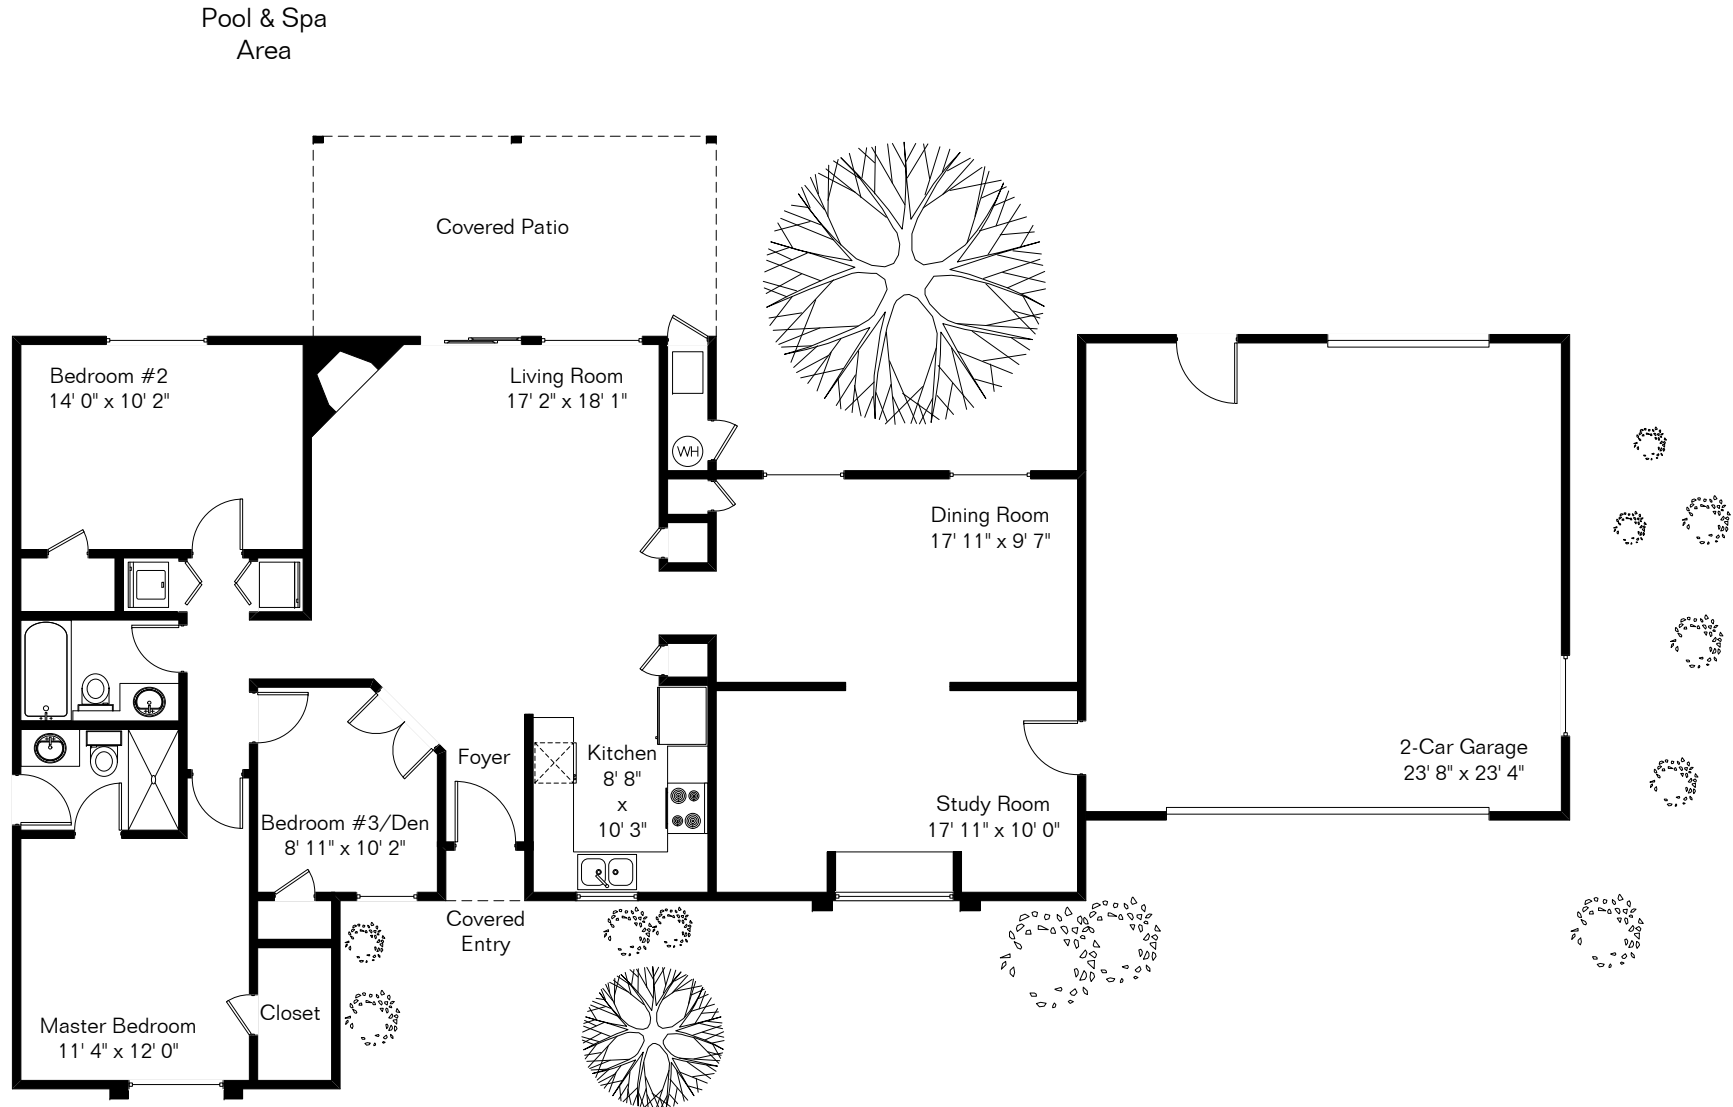

The square footages and room size information are deemed to be reliable but are not guaranteed and should be independently verified.

# 9430 N Bald Eagle Ave

Site Visit September 2017

Living Area 1,495 Sq Ft  
Garage 581 Sq Ft

Copyright 2017 Floor Plans First! LLC  
All Rights Reserved.

[www.FloorPlansFirst.com](http://www.FloorPlansFirst.com)